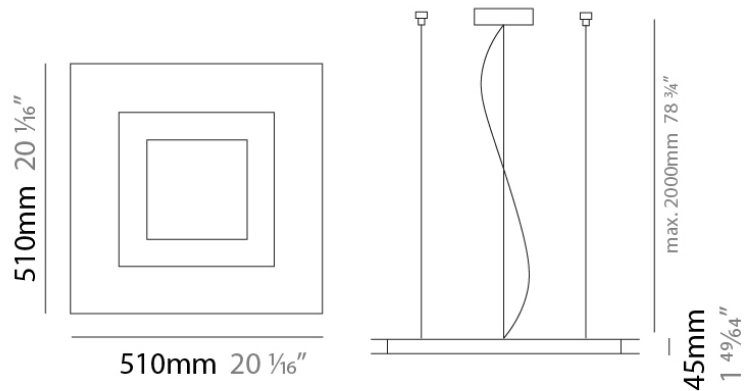

PROJECT	
TYPE	
NOTES	
QUANTITY	
DATE	

FLAT SUSPENSION

D81429-WHI

GENERAL

Series: Flat
Brand: Panzeri
Division: Design
Mounting Type: Suspension
Mounting Location: Ceiling
Subcategory: Ambient

PHYSICAL

Shape: Square
Length (mm): 510
Length (in): 20 ¹/₁₆"
Width (mm): 510
Width (in): 20 ¹/₁₆"
Height (mm): 45
Height (in): 1 ³/₄"
Max. Overall Height (mm): 2510
Max. Overall Height (in): 98 ¹³/₁₆"
Light Distribution: Direct / Indirect
Weight (kg): 7.21
Weight (lbs): 15.89
Diffuser: White Blown Glass
Fixture Material: Metal

ELECTRICAL

Lamp Type: LED
Input Wattage (W): 61
Total Output Wattage (W): 57.5
Max. Wattage Per Lamp (W): 46 / 11.5
Dimming: Tri-Mode (Non-Dimming and Phase Dimming (120Vac only) and 0-10V Dimming)
Driver Included: Yes
Driver Location: Integrated
Driver Type: Constant Current - Universal
Driver Class: Class 2
Input Voltage (V): 120 - 277
Constant Current (mA): 700

LED

Color Temperature (°K): 3000
Max. Delivered Lumen (lm): 4077
Nominal Lumen (lm): 4800lm down+1200lm up
CRI: >80 CRI
Lamp Life (hrs): 60000

OPTICAL

RATINGS AND CERTIFICATIONS

Certified By: CSA Certified to UL and CSA Standards
IP rating: IP40